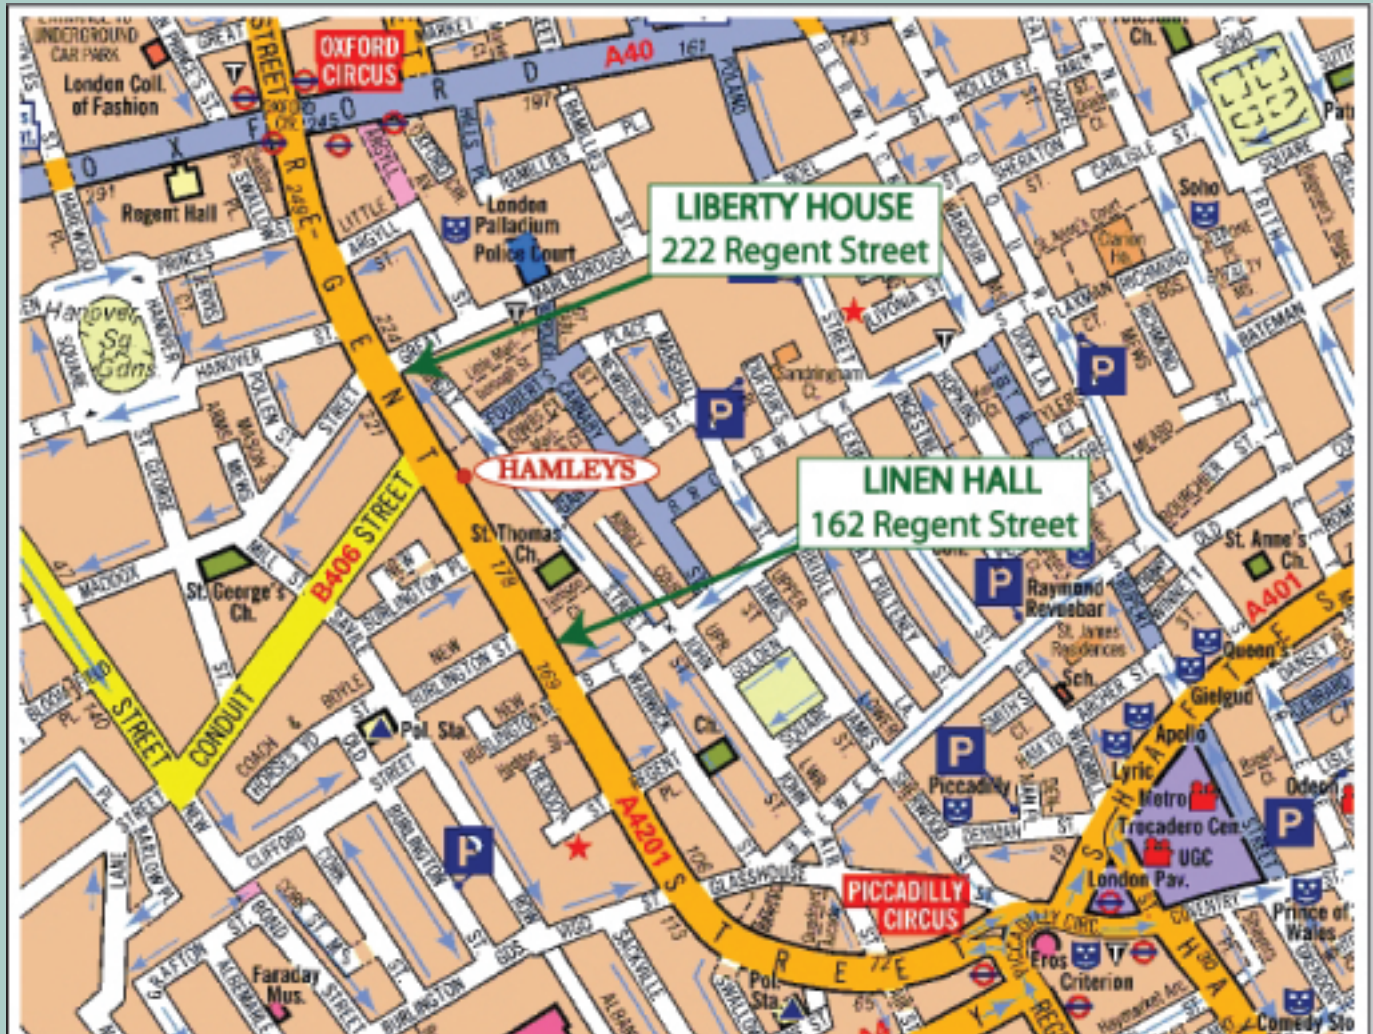

Harpur

How To Find Us

Tel: 020 7297 2059

Email: mail@harpur.co.uk

Nearest Tube: Oxford Circus/Piccadilly Circus **Mainline Rail:** Charing Cross/Victoria

Please note that all interviews will be held by **appointment only** at our at our **Linen Hall** office. We are pleased to receive calls at any time from which telephone and consultant interviews can be organised.